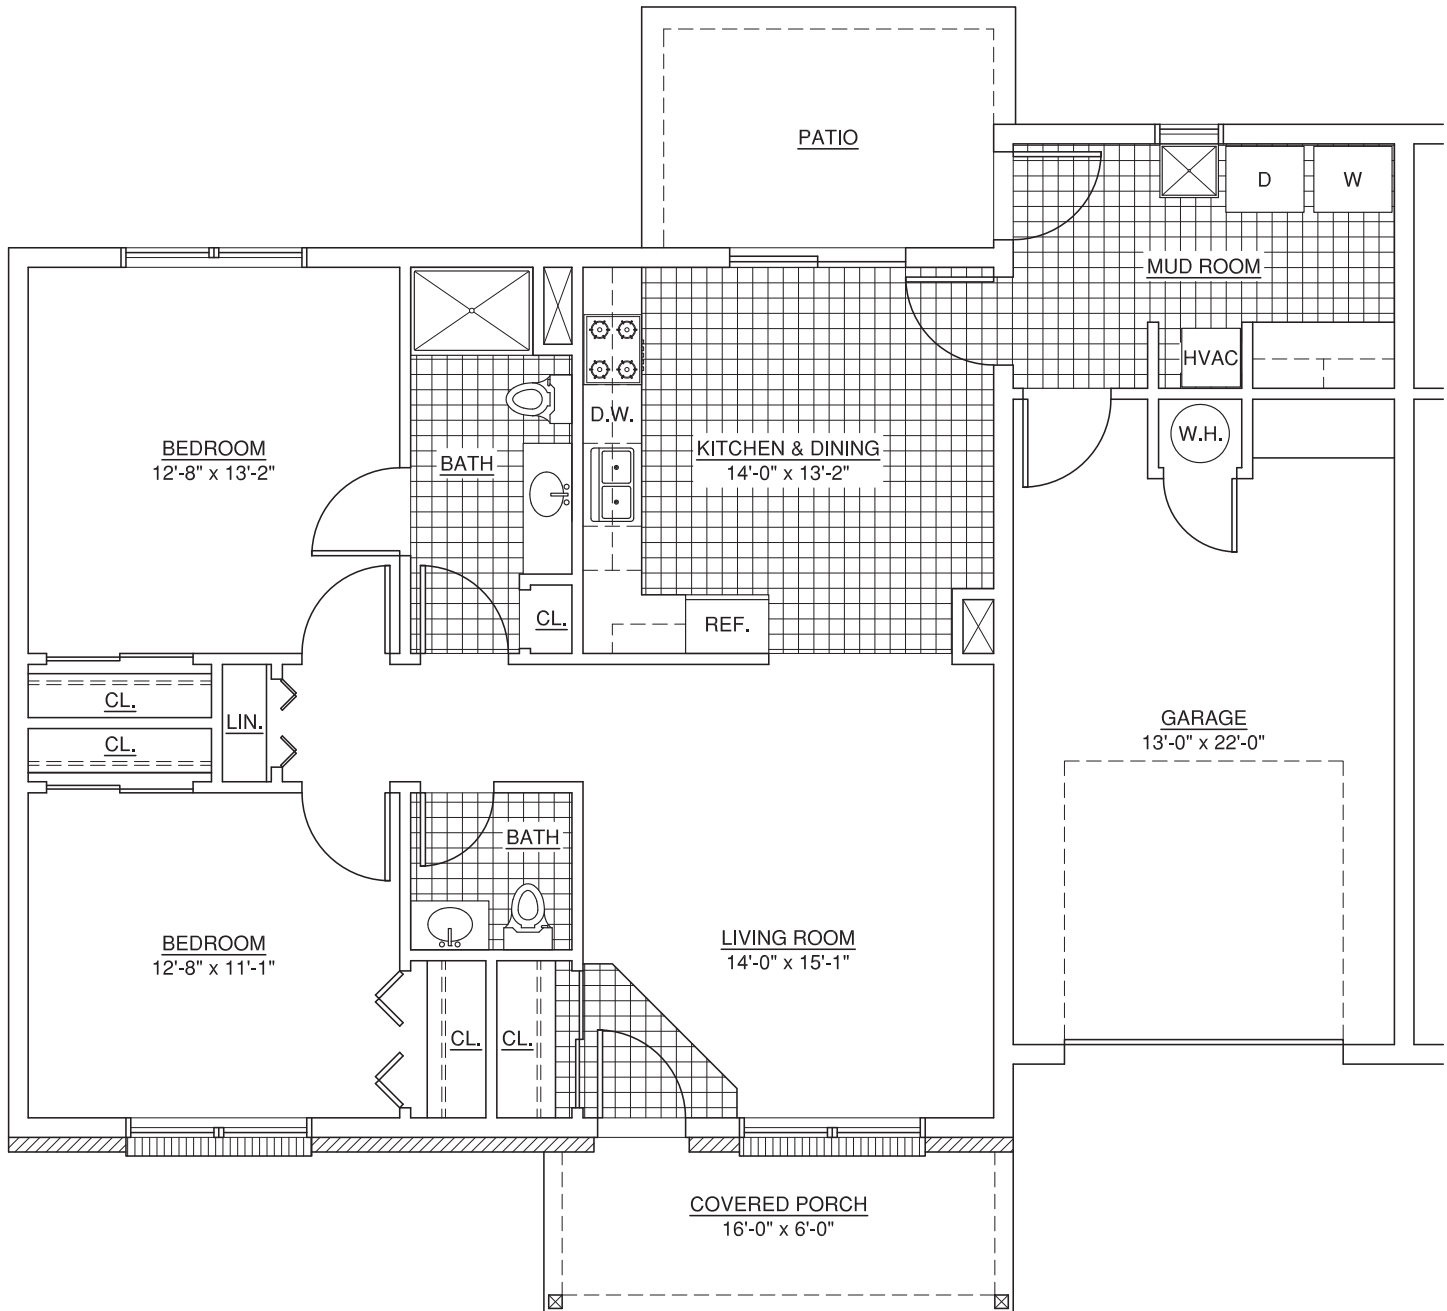

VALLEY VIEW
Retirement Community
The Village
FLOOR PLANS

Allegheny

• 990 square foot

*Does not include square footage of garage

VALLEY VIEW
Retirement Community
The Village
FLOOR PLANS

Clarion

• 1095 square foot

*Does not include square footage of garage

VALLEY VIEW
Retirement Community
The Village
FLOOR PLANS

Delaware

• 1150 square foot

*Does not include square footage of garage

VALLEY VIEW
Retirement Community
The Village
FLOOR PLANS

Lehigh

• 1142 square foot

**Does not include square footage of garage*

Susquehanna

• 990 square foot