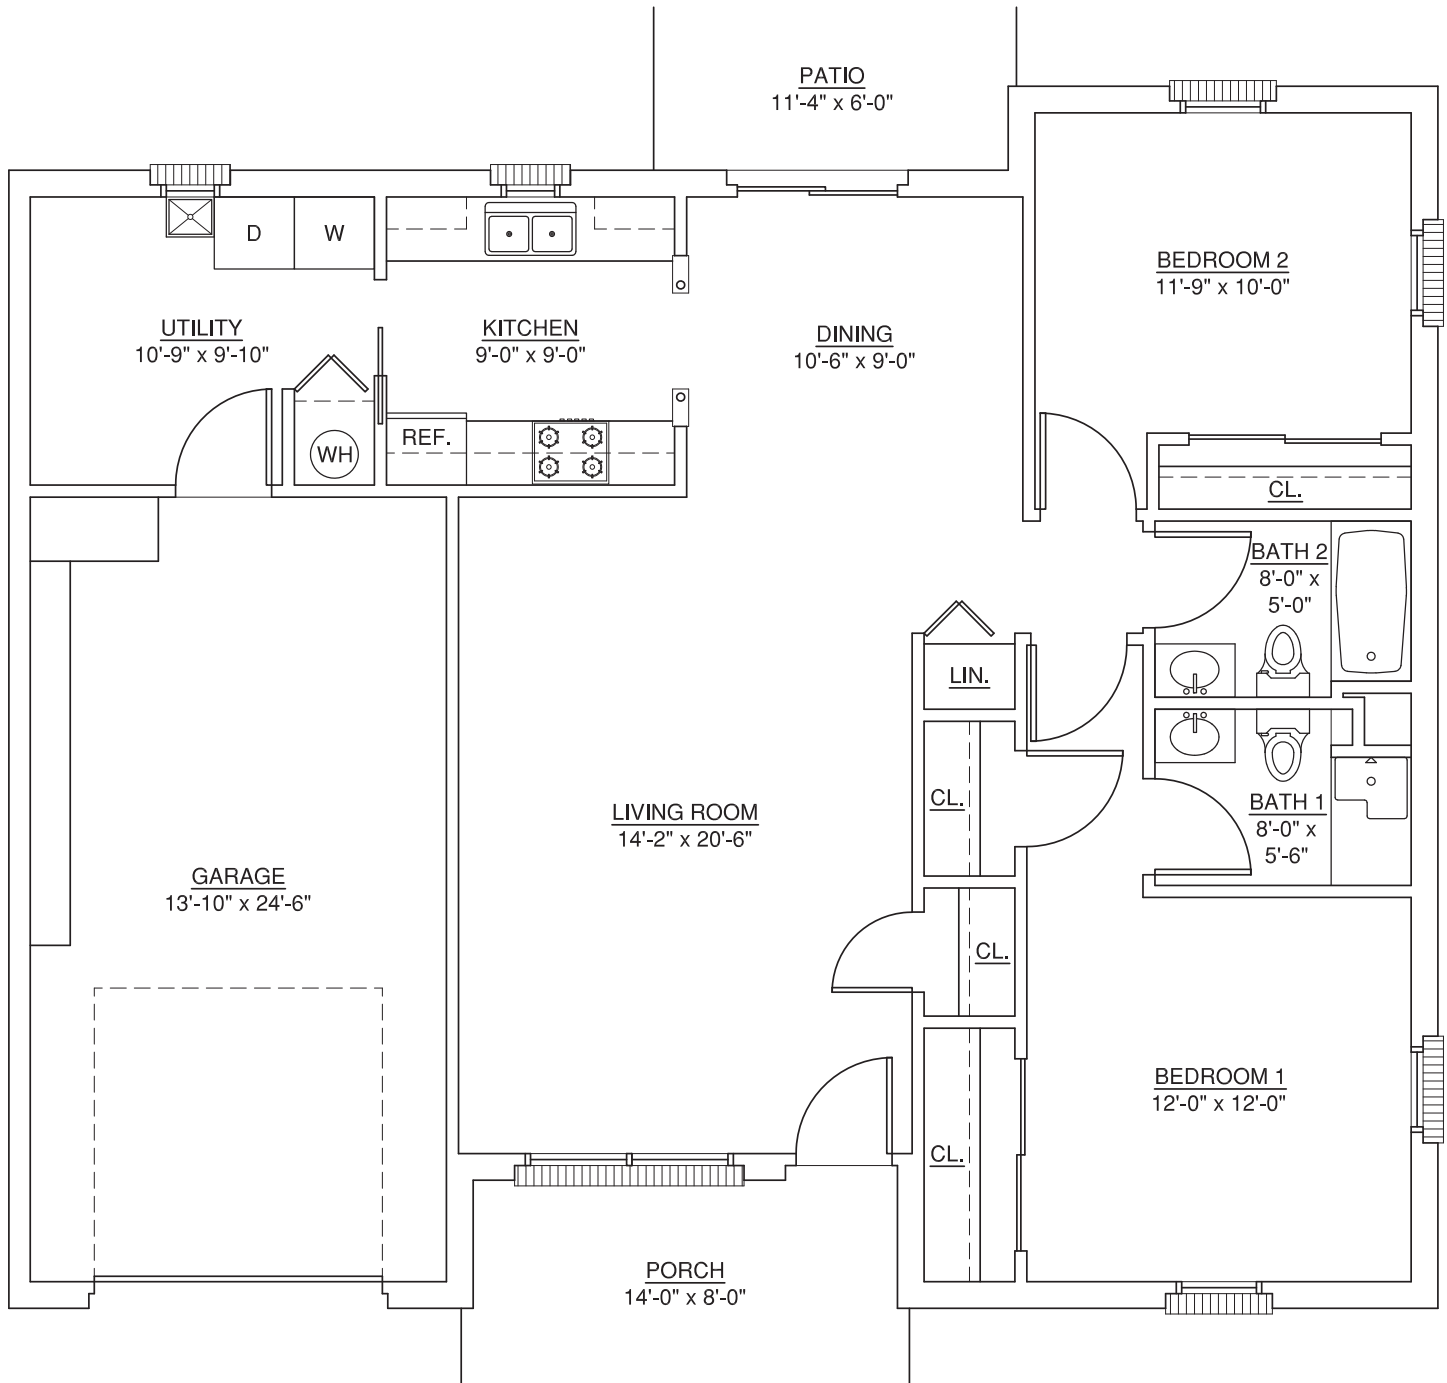

VALLEY VIEW
Retirement Community
The Village
FLOOR PLANS

Allegheny

• 990 square foot

*Does not include square footage of garage

VALLEY VIEW
Retirement Community
The Village
FLOOR PLANS

Clarion

• 1095 square foot

*Does not include square footage of garage

VALLEY VIEW
Retirement Community
The Village
FLOOR PLANS

Delaware

• 1150 square foot

*Does not include square footage of garage

VALLEY VIEW
Retirement Community
The Village
FLOOR PLANS

Lehigh

• 1142 square foot

**Does not include square footage of garage*

Susquehanna

• 990 square foot