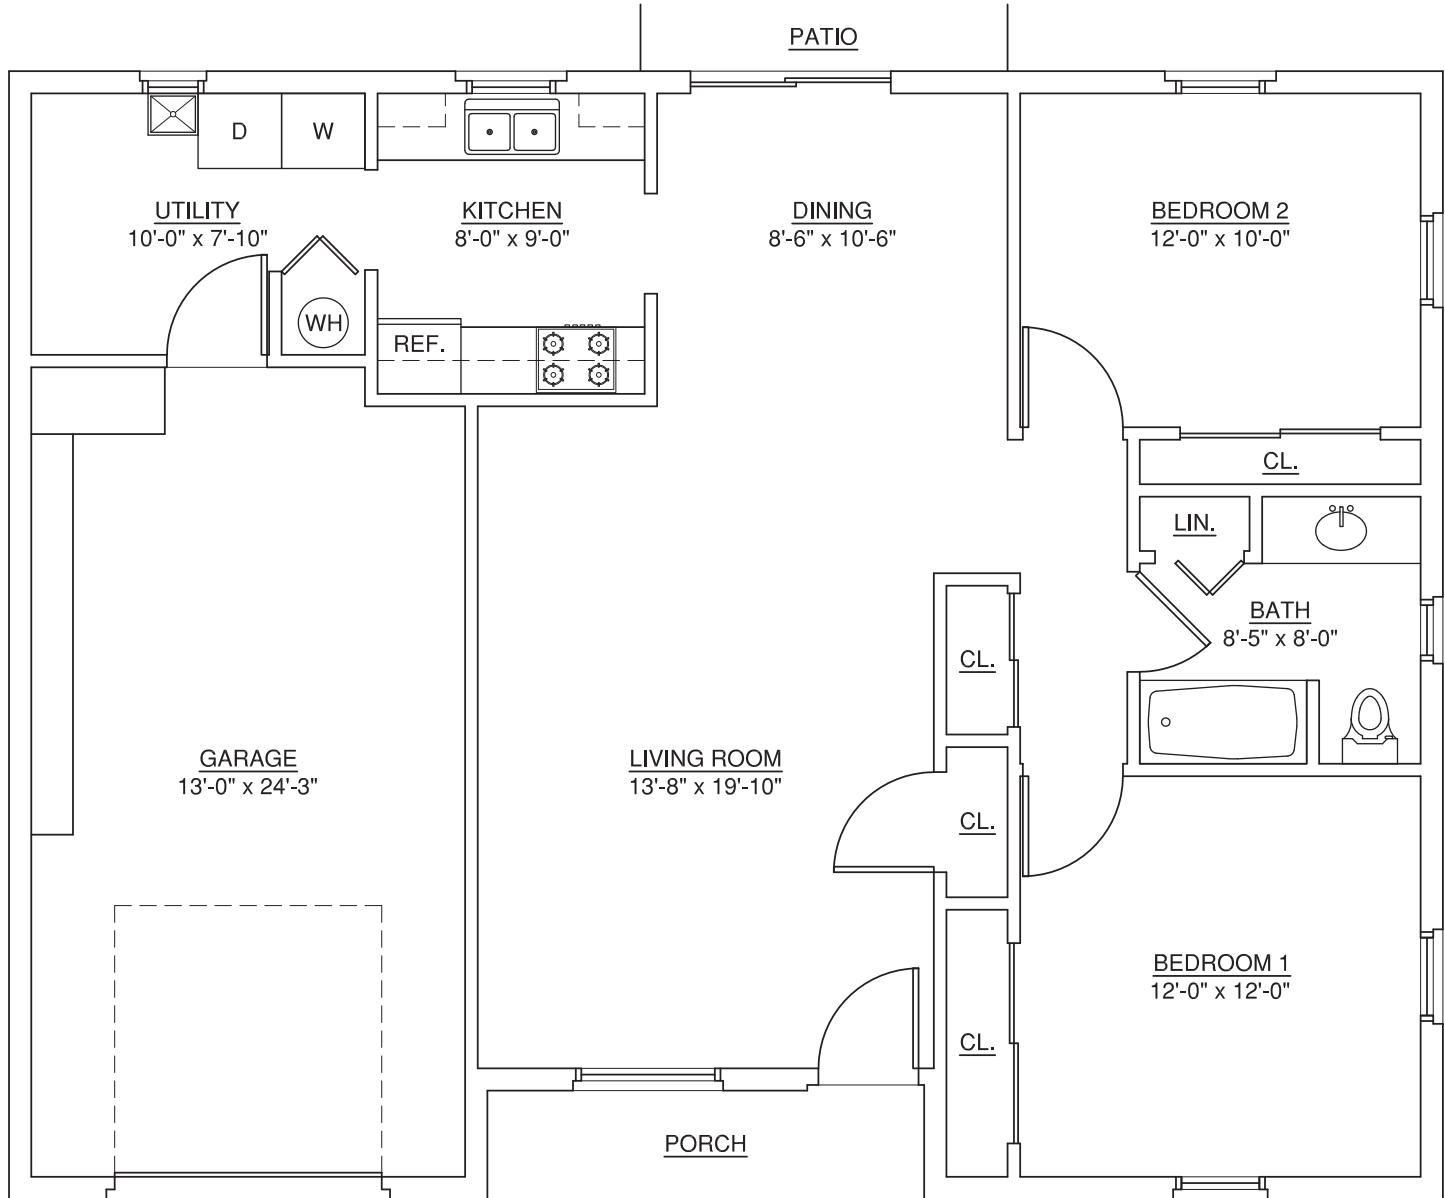

VALLEY VIEW
Retirement Community
The Village
FLOOR PLANS

Allegheny

• 990 square foot

*Does not include square footage of garage

VALLEY VIEW
Retirement Community
The Village
FLOOR PLANS

Clarion

• 1095 square foot

*Does not include square footage of garage

VALLEY VIEW
Retirement Community
The Village
FLOOR PLANS

Delaware

• 1150 square foot

*Does not include square footage of garage

VALLEY VIEW
Retirement Community
The Village
FLOOR PLANS

Lehigh

• 1142 square foot

**Does not include square footage of garage*

Susquehanna

• 990 square foot