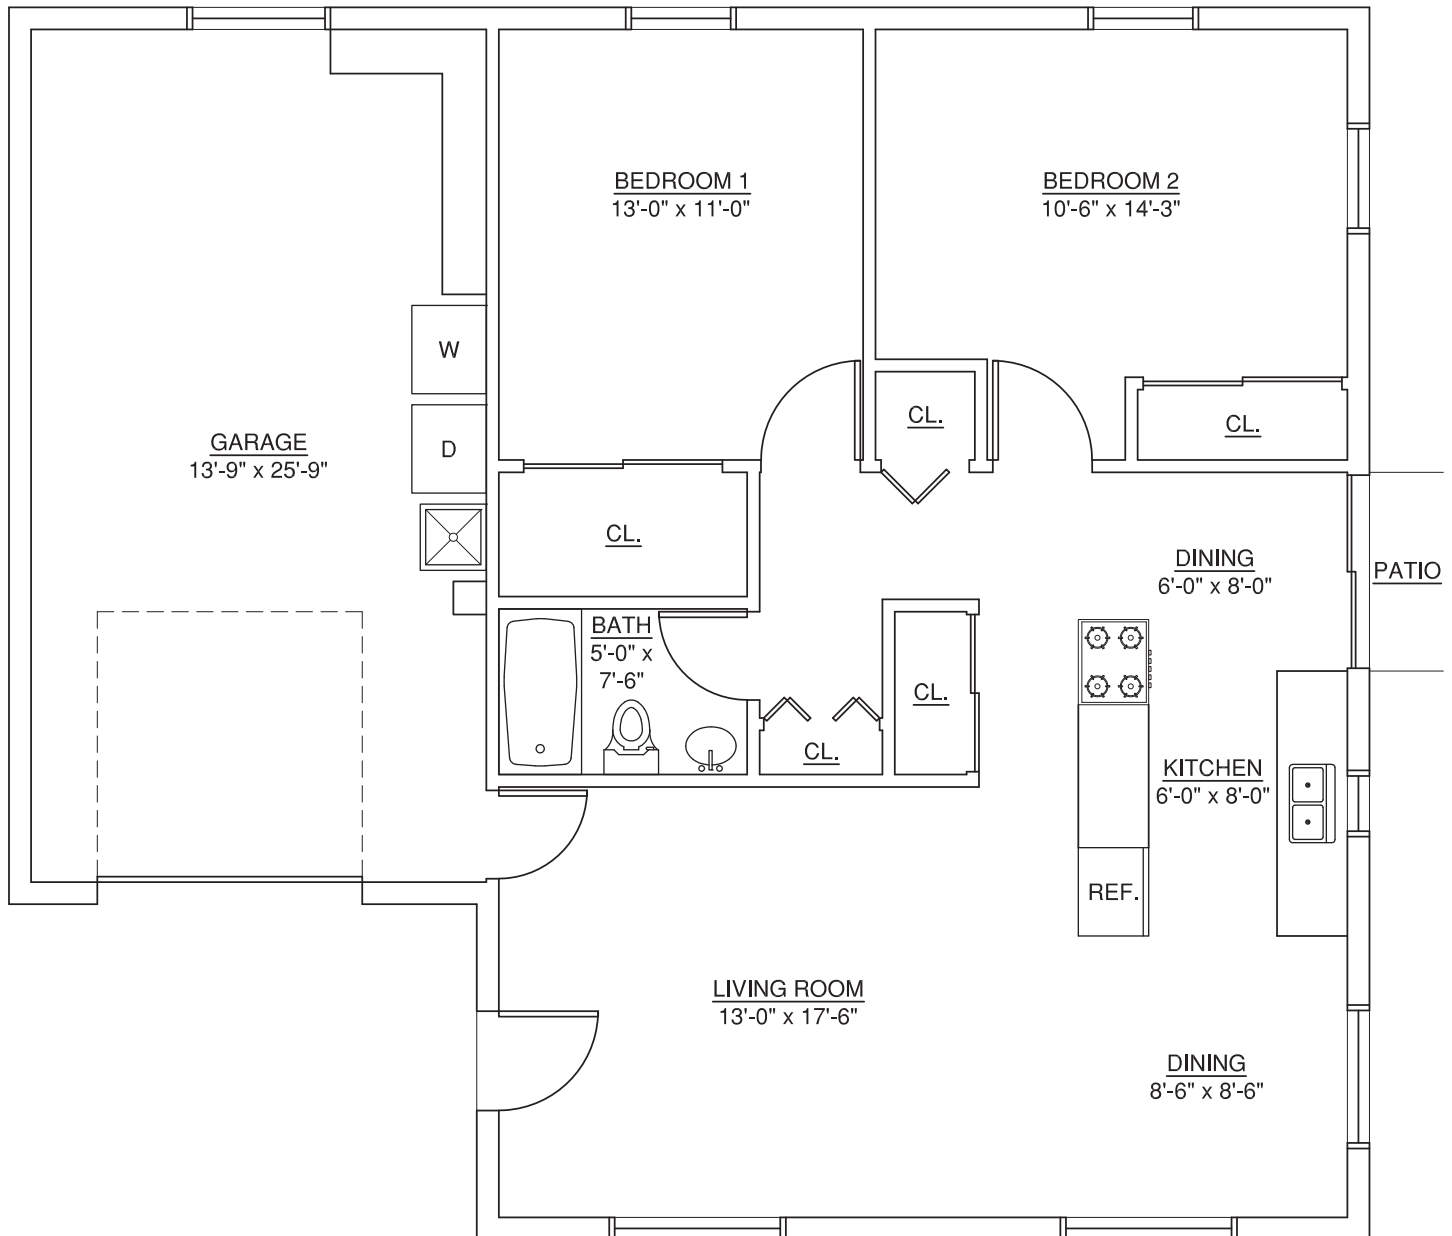

VALLEY VIEW
Retirement Community
The Village
FLOOR PLANS

Allegheny

• 990 square foot

*Does not include square footage of garage

VALLEY VIEW
Retirement Community
The Village
FLOOR PLANS

Clarion

• 1095 square foot

*Does not include square footage of garage

VALLEY VIEW
Retirement Community
The Village
FLOOR PLANS

Delaware

• 1150 square foot

*Does not include square footage of garage

VALLEY VIEW
Retirement Community
The Village
FLOOR PLANS

Lehigh

• 1142 square foot

**Does not include square footage of garage*

Susquehanna

• 990 square foot